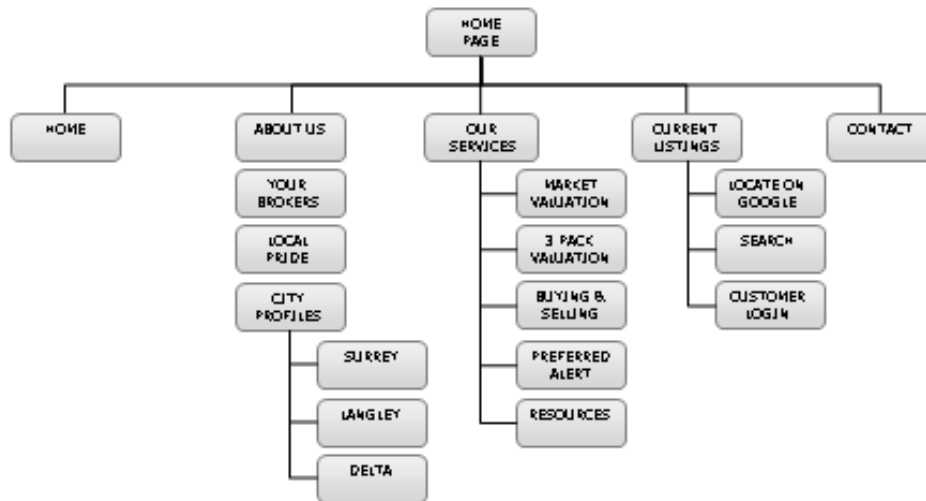

DURRELL REALTY - UX & WIREFRAMES

WIREFRAMES FOR PHILLIPA DURRELL REAL ESTATE BROKERS