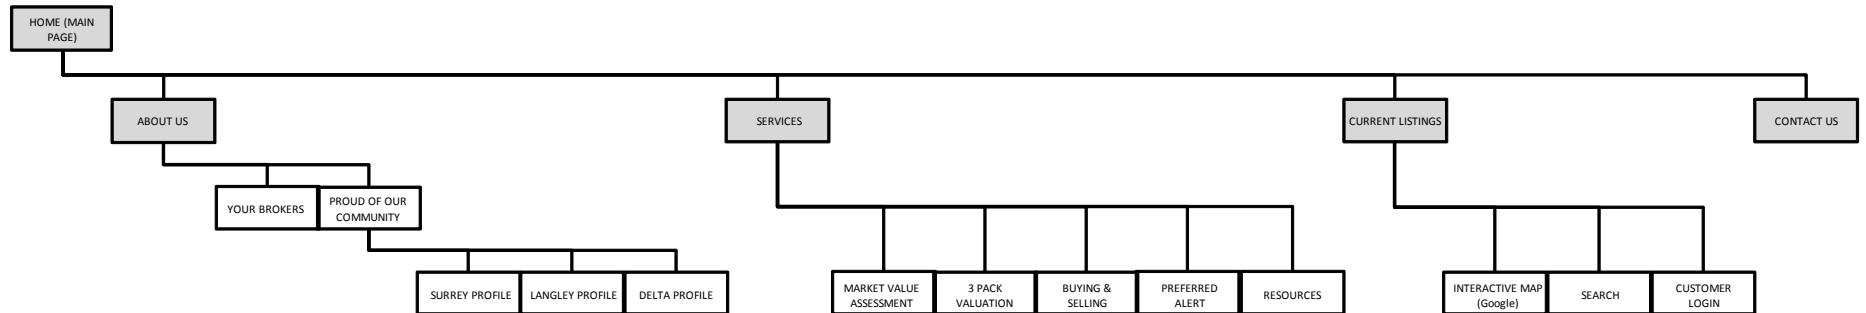

2014-02-25

DAVID HUER

dhuer.htpwebdesign.ca

index.html	about_us.html	broker.html	proud.html	surrey_profile.html	langley_profile.html	delta_profile.html	services.html	mva.html	three_pack.html	buy_sell.html	twitter_alert.html	resources.html	listings.html	google.html	database.xls	customer_login.html	contact_us.html
TEMPLATE	CONTENT	CONTENT	CONTENT	CONTENT	CONTENT	CONTENT	CONTENT	TEMPLATE	CONTENT	CONTENT	LINK	CONTENT	CONTENT	CONTENT	DATABASE	TEMPLATE	ACCESS_TO_DBASE